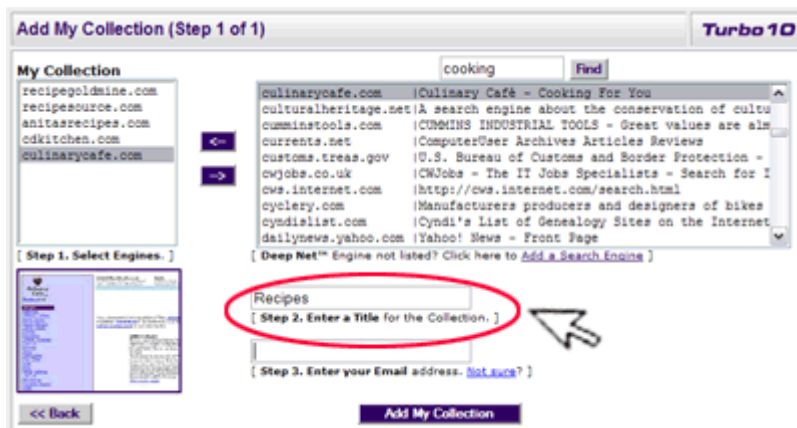

My Collections Tour

Turbo10 enables you to create your own collection of search engines to search the Web. Take the My Collections tour and find out how you can create your own personalised search tool.

Step 1. Click on the **Edit My Collections** link on the **Turbo10** homepage to be taken to the main My Collections page.

Step 2. To create your own collection of search engines, click on the **Add New Collection** button.

Step 3. Select up to 10 engines from **Turbo10's** list of Deep Net engines. Using the scroll bar on the right, you can view all the engines currently in the list. You can search for a particular engine using the **Find** button at the top.

Step 4. A screen shot image of the search engine appears in the bottom left hand corner. To visit the engine click on the image.

Step 5. Press the left arrow button to add an engine into the **My Collections** list. Use the right arrow to remove an engine from the **My Collections** box. You can include up to 10 engines per collection.