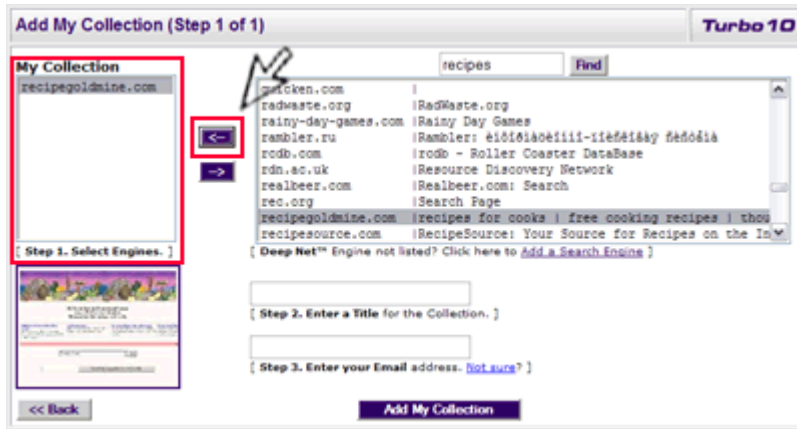

My Collections Tour

Turbo10 enables you to create your own collection of search engines to search the Web. Take the My Collections tour and find out how you can create your own personalised search tool.

Step 1. Click on the **Edit My Collections** link on the **Turbo10** homepage to be taken to the main My Collections page.

Step 2. To create your own collection of search engines, click on the **Add New Collection** button.

Step 3. Select up to 10 engines from **Turbo10's** list of Deep Net engines. Using the scroll bar on the right, you can view all the engines currently in the list. You can search for a particular engine using the **Find** button at the top.

Step 4. A screen shot image of the search engine appears in the bottom left hand corner. To visit the engine click on the image.

Step 5. Press the left arrow button to add an engine into the **My Collections** list. Use the right arrow to remove an engine from the **My Collections** box. You can include up to 10 engines per collection.