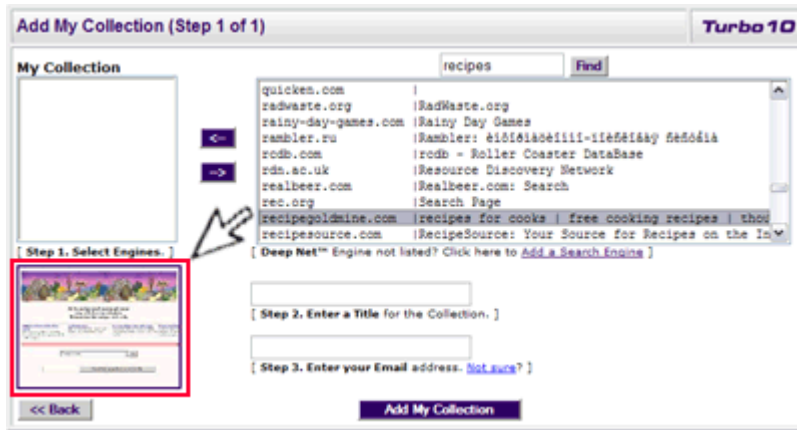

Step 4. A screen shot image of the search engine appears in the bottom left hand corner. To visit the engine click on the image.

Step 5. Press the left arrow button to add an engine into the **My Collections** list. Use the right arrow to remove an engine from the **My Collections** box. You can include up to 10 engines per collection.