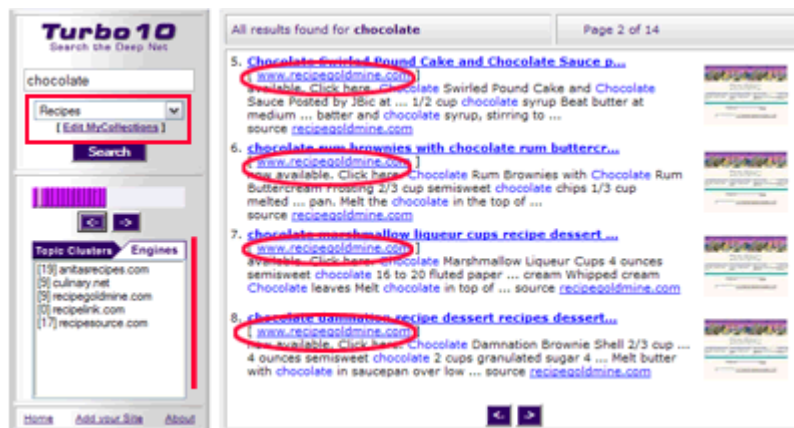

Default Collection

Turbo10 Collection a8.com about.com ask.com dmoz.org mirago.co.uk search.looksmart.com
search.msn.com wisenut.com yahoo.com

Edit My Collections ([find out more](#))

Recipes anitasrecipes.com culinary.net recipgoldmine.com reciplink.com recipsource.com Edit Test

Step 10. Select your collection from the pull-down menu to start searching.

Step 11. Your search results contain entries from engines in your collection.

Step 12. Your search results contain entries from engines in your collection.