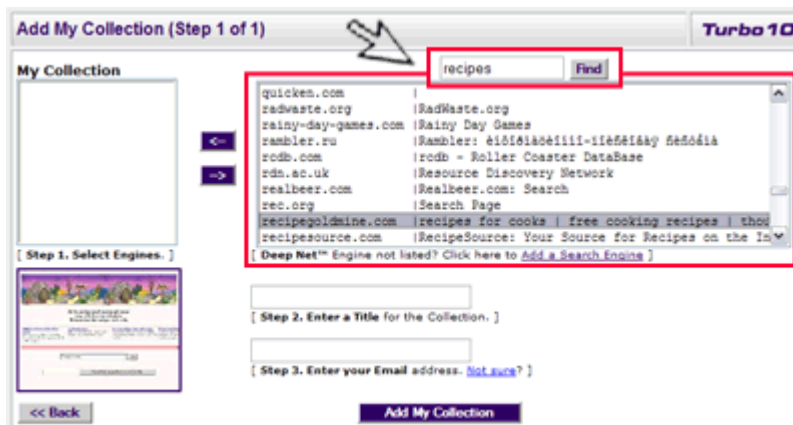

My Collections Tour

Turbo10 enables you to create your own collection of search engines to search the Web. Take the My Collections tour and find out how you can create your own personalised search tool.

Step 1. Click on the **Edit My Collections** link on the **Turbo10** homepage to be taken to the main My Collections page.

Step 2. To create your own collection of search engines, click on the **Add New Collection** button.